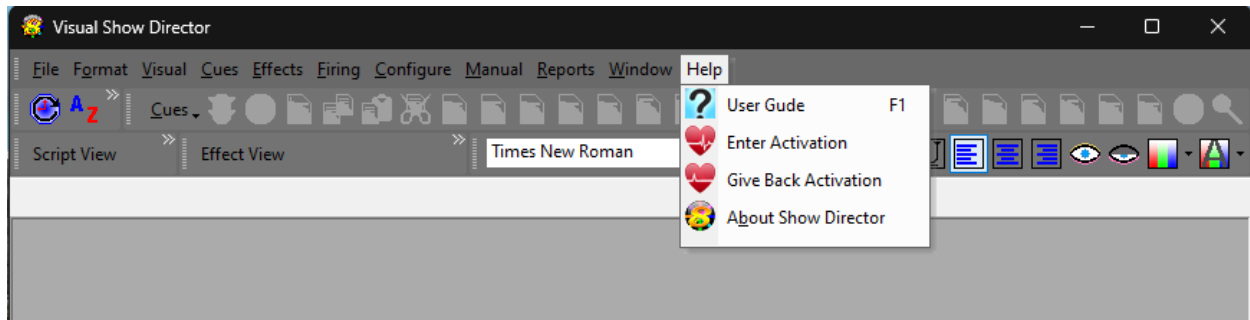

VISUAL SHOW DIRECTOR

Purchasing more time...

From the **HELP** menu, select **Enter Activation**

Click Purchase.

The internet Browser will open a page with a **PayPal link**.
Click on it.

You will be directed to the **PayPal** Site, you can sign in or register or use the Credit Card option.