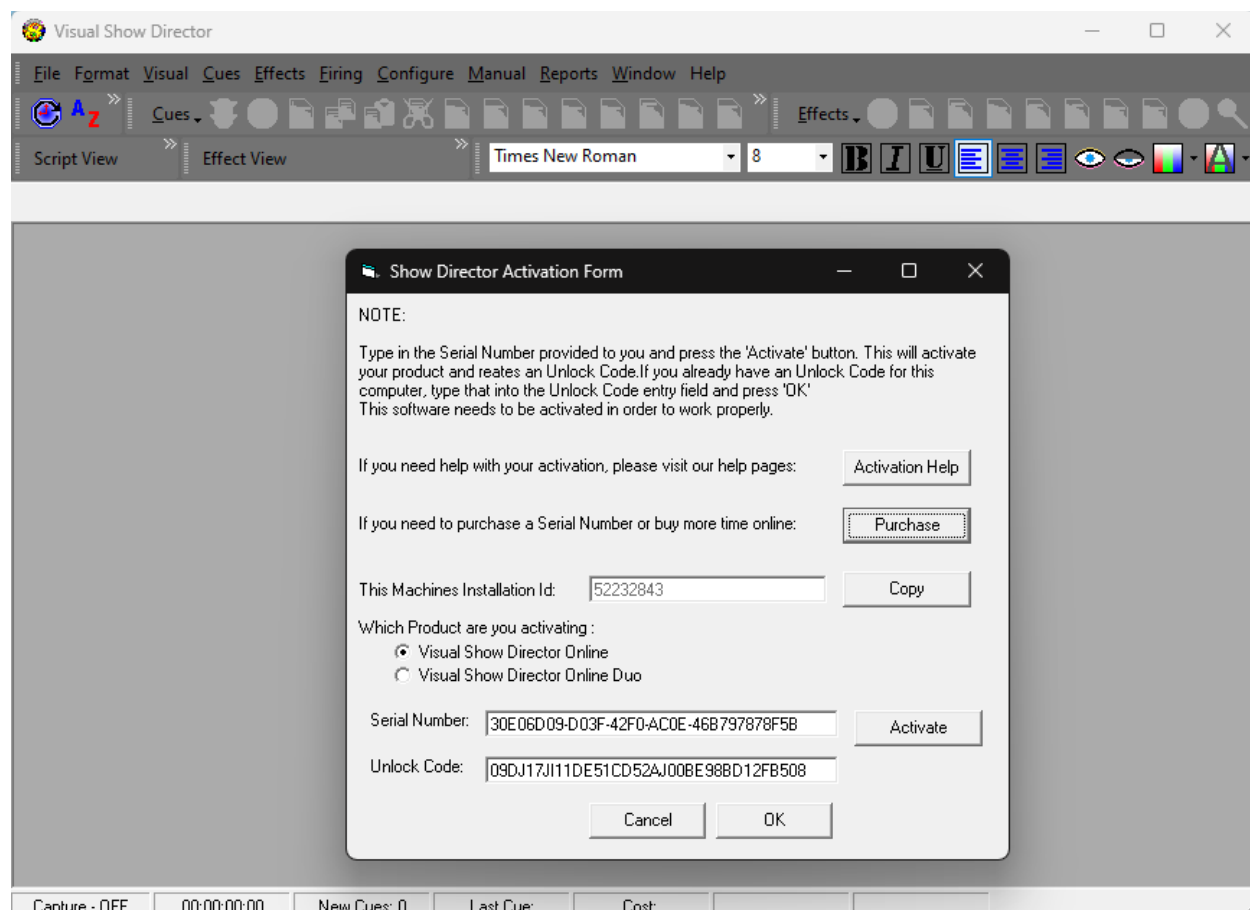

VISUAL SHOW DIRECTOR

Purchasing more time...

From the **HELP** menu, select **Enter Activation**

Click Purchase.

The internet Browser will open a page with a **PayPal link**.
Click on it.

You will be directed to the **PayPal** Site, you can sign in or register or use the Credit Card option.